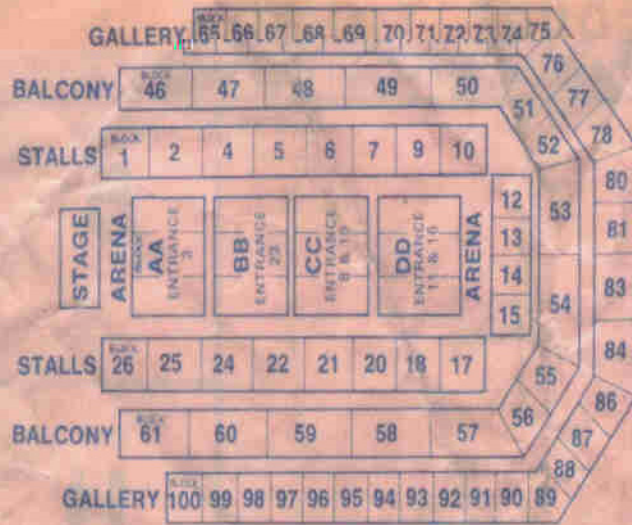

For conditions
see over

No cameras, tape
recorders or bottles
allowed in Auditorium

WARNING: Official
souvenirs are on
sale within the
Auditorium only

BLOCK
5

ROW
U
SEAT
27

STALLS
£8.50
Inc. VAT

TO BE RETAINED

MP3 Version

MoLM

17Jun81

THE WALL

PINK FLOYD

SEATS IN THE BALCONY ARE REACHED BY ESCALATOR. ACCESS TO GALLERY SEATS IS BY ESCALATOR, THEN STAIRS.

Remastered and re-released by Man of Leisure Music (MoLM)

September 2000